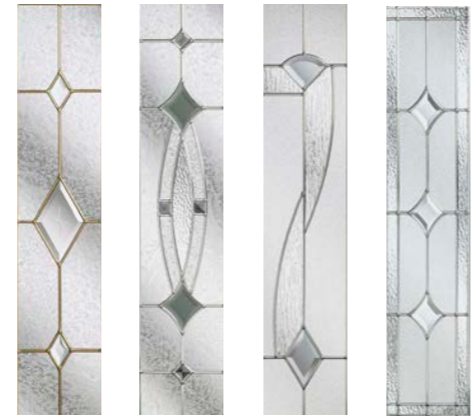

Poplar door in Premium Anthracite Grey with Trieste glass.

Palm

Olive

It is advisable to design handed doors online to ensure the correct door name is selected.

Popular Colours

Andorra Aspen Edwardian Chatsworth