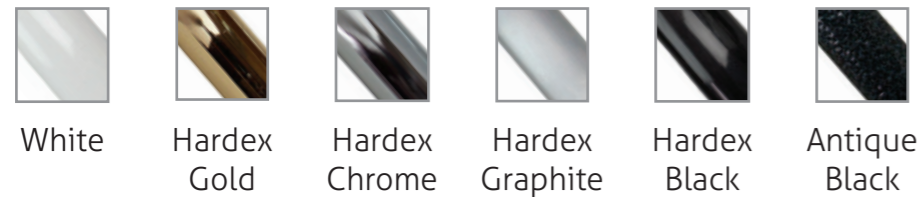

Choose a different colour for the internal and external to completely bespoke your design.

Paris

Venice

Hardware

No door is complete without some stunning hardware to finish it off. Our hardware is manufactured to internationally recognised standards, so you can be sure that every product is perfect, from how the hardware feels in your hand through to its functionality and finish.

Classic

Classic design for the modern home. Not overly fussy or fancy, our classic range offers neat, timeless style to suit any type of home.

Surface Finishes

Heritage

Complementary styling for any period home. Ideal for big oak doors, heritage buildings and old cottages. Available in Black only.