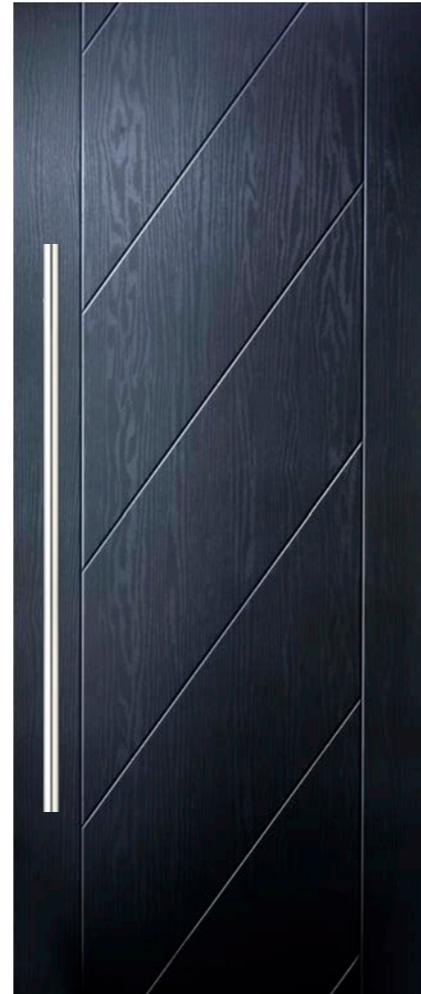

Nice
In Blue