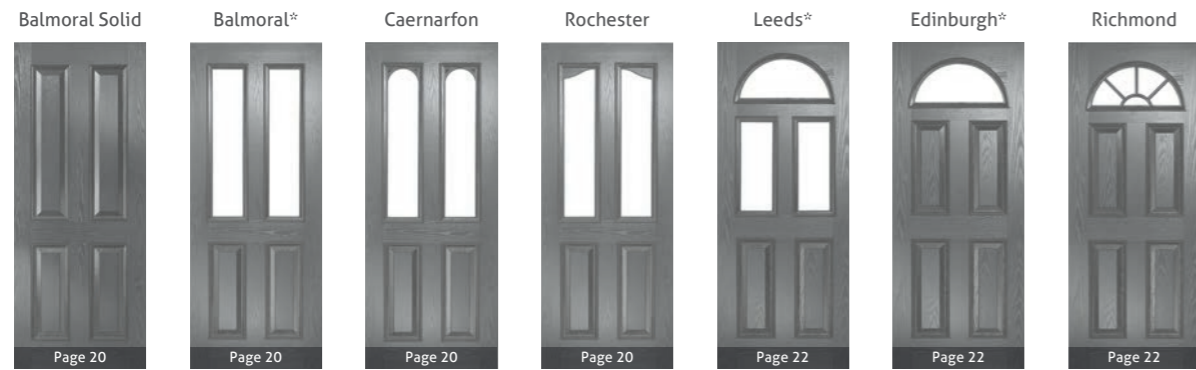

Traditional Door Styles and Sidelights

*Balmoral, Leeds, Edinburgh, Conwy, Bowes and Alnwick styles are also available as next-gen. See next-gen brochure for details.