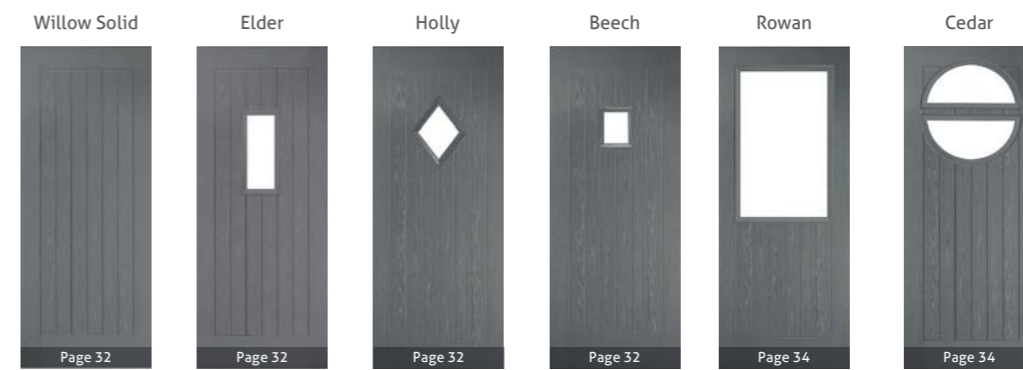

New Cottage Range/Stable Doors

* Handed door set. All glass aligned to the **hinge** side.
** Handed door set. All glass aligned to the **handle** side.