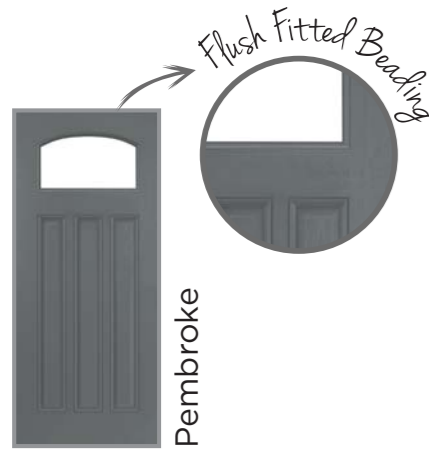

Pembroke

Main image: Pembroke door in Premium Anthracite Grey with Monza glass.

nxt-gen
next-generation

The Pembroke door is from our nxt-gen range. For more designs see our nxt-gen brochure.

Offering elegance and privacy, this period door design with its decorative glazed panel allows you to add the perfect finishing touch to your door. Available with a selection of locking options, hardware and decorative glass.