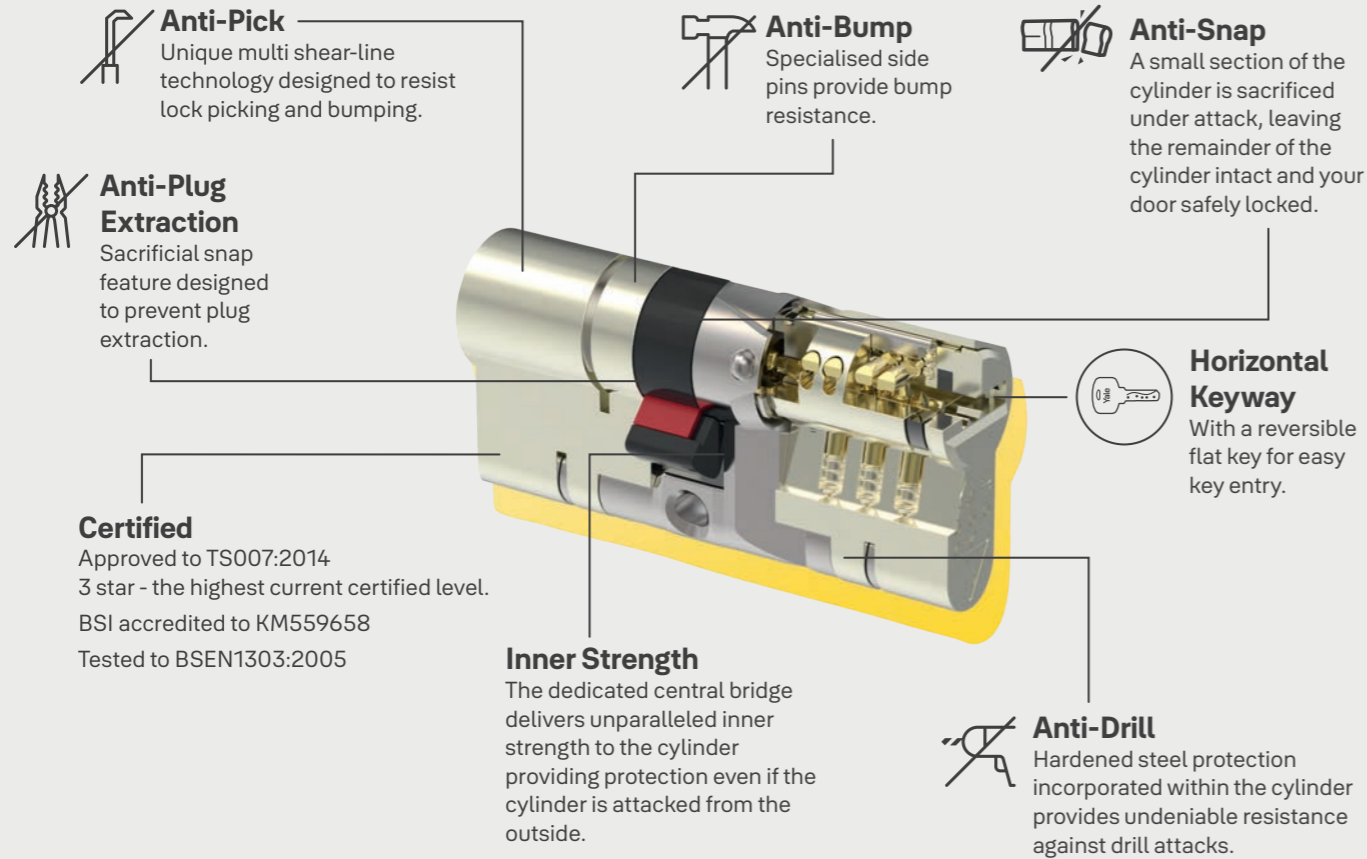

The Platinum 3 Star Cylinder is Yale's most secure lock yet. That's why they are offering £1000 guarantee if your cylinder snaps during the unlikely event of a break-in.

Lockmaster

Lockmaster faultlessly delivers high-performance security, improved ease of use and an impressive service life.

Lockmaster's signature hook designed with security in mind.

SensCheck™ compatible. Check the status of your home, anytime, anywhere.

Lockmaster AutoEngage.

Designed, developed and tested to Yale's exacting standards, delivering high performance security whilst also complementing contemporary and heritage door styles.