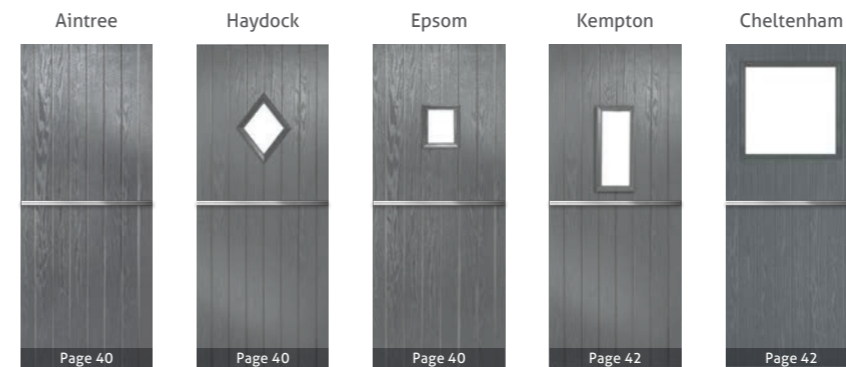

New Cottage Range/Stable Doors

* Handed door set. All glass aligned to the **hinge** side.
** Handed door set. All glass aligned to the **handle** side.