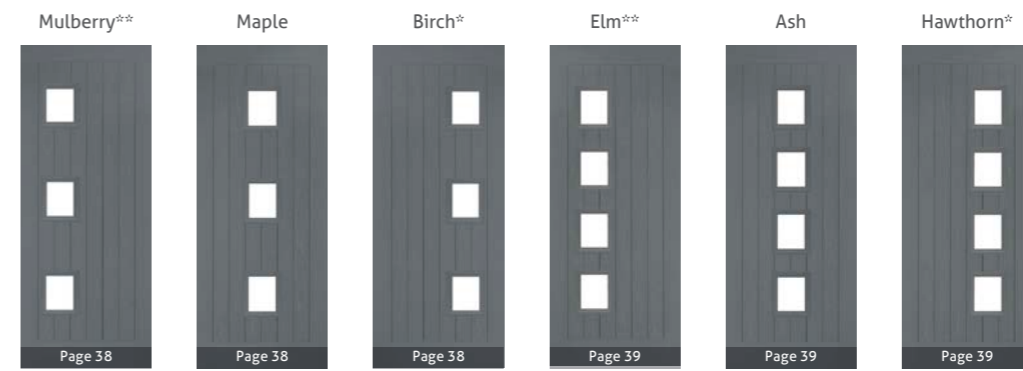

New Cottage Range/Stable Doors

* Handed door set. All glass aligned to the **hinge** side.
** Handed door set. All glass aligned to the **handle** side.