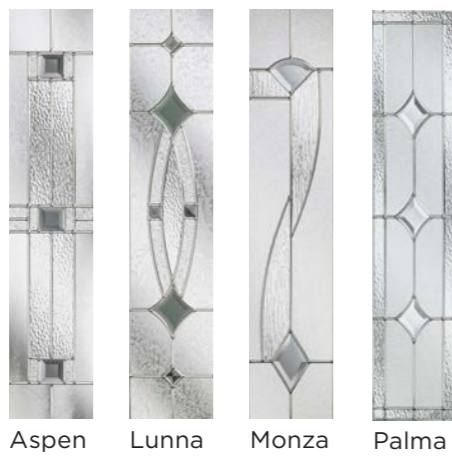

Our Contemporary City Collection doors are an eagerly anticipated addition to our already popular contemporary range. Six on-trend solid grooved styles that are sure to make a statement on your home.

✓ **50% more** thermally efficient than the alternatives.

Porto
In Green

Nice
In Blue

Athens
In Red

Dublin
In Premium Chartwell

Our solid composite doors are great for those who require complete privacy.

Rome

Berlin

Contemporary City Collection

Main image: Hamburg door in Ultramarine Blue with Trieste glass.

Barcelona

Madrid

Munich

Florence

Hamburg
In Honey Beige with Sierra glass

Helsinki
In Duck Egg with Trieste glass

Naples
In Agate Grey with Radiant glass

Aspen Lunna Monza Palma

Andorra Aspen

Lunna Palma

Canvas Wentworth

Lyon

Antwerp

Contemporary City Collection

Our Contemporary City Collection doors are an eagerly anticipated addition to our already popular contemporary range. These on-trend grooved styles will make a statement on your home.