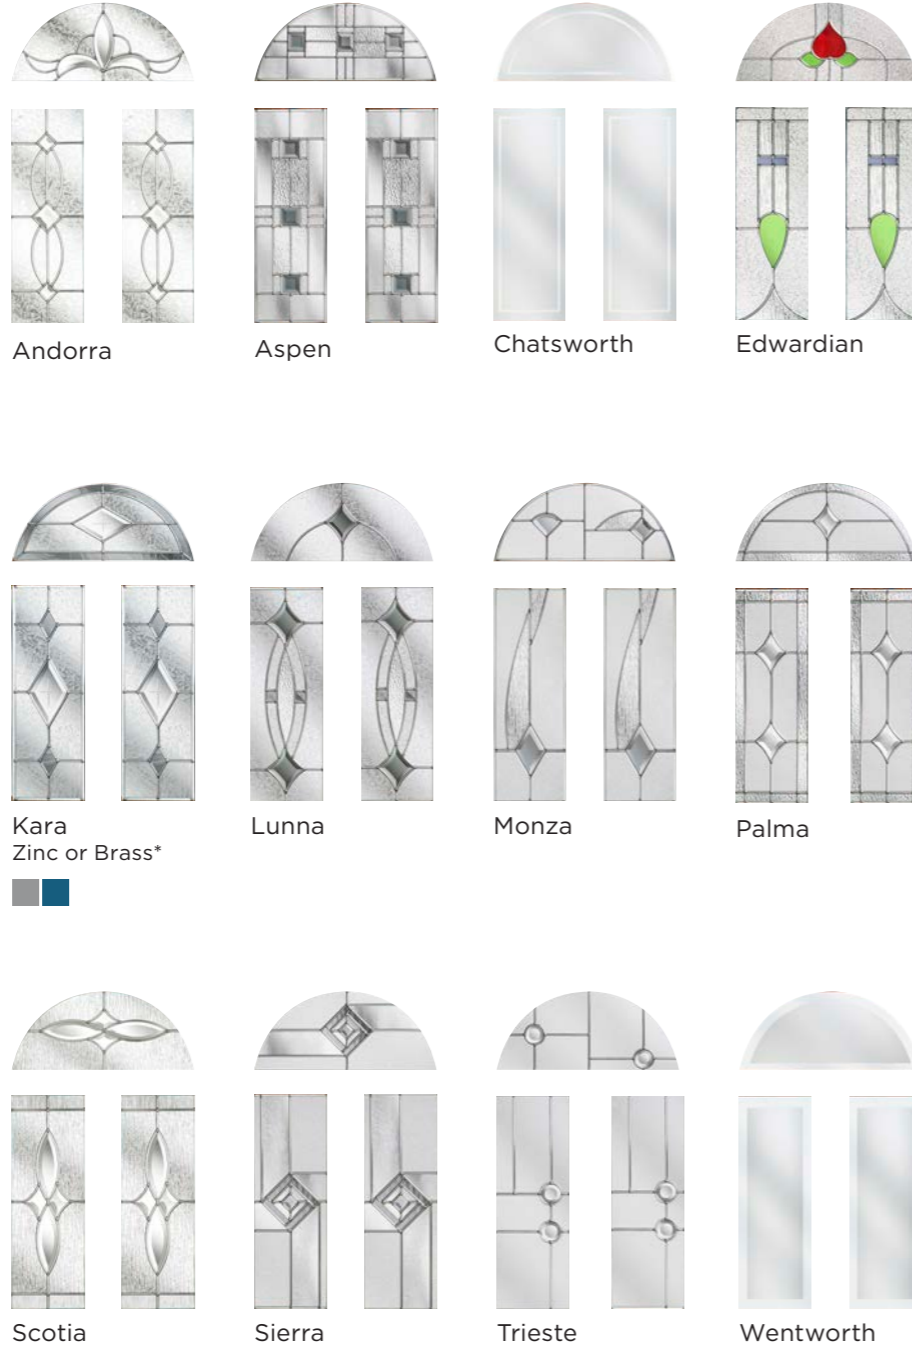

Leeds*

Main image: Leeds door in Light Grey with Palma glass.

Andorra

Aspen

Chatsworth

Edwardian

Kara
Zinc or Brass*

Lunna

Monza

Palma

Scotia

Sierra

Trieste

Wentworth

*Also available as nxt-gen, please see nxt-gen brochure for more information.