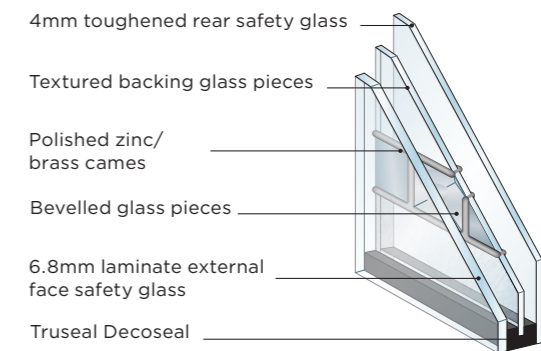

Decorative Glass

Features and benefits:

- Decorative triple glazing
- Obscure double glazing
- The decorative centre pane is sealed within the unit therefore, it is protected from dust and weathering
- Easy to clean
- 6.8mm glass laminated as standard
- 50mm units available for 70mm doors
- Glass patterns may vary
- Slight bubbles, lines and surface imperfections are all characteristics of glass. They are not to be considered as defects as they add character to decorative glass.