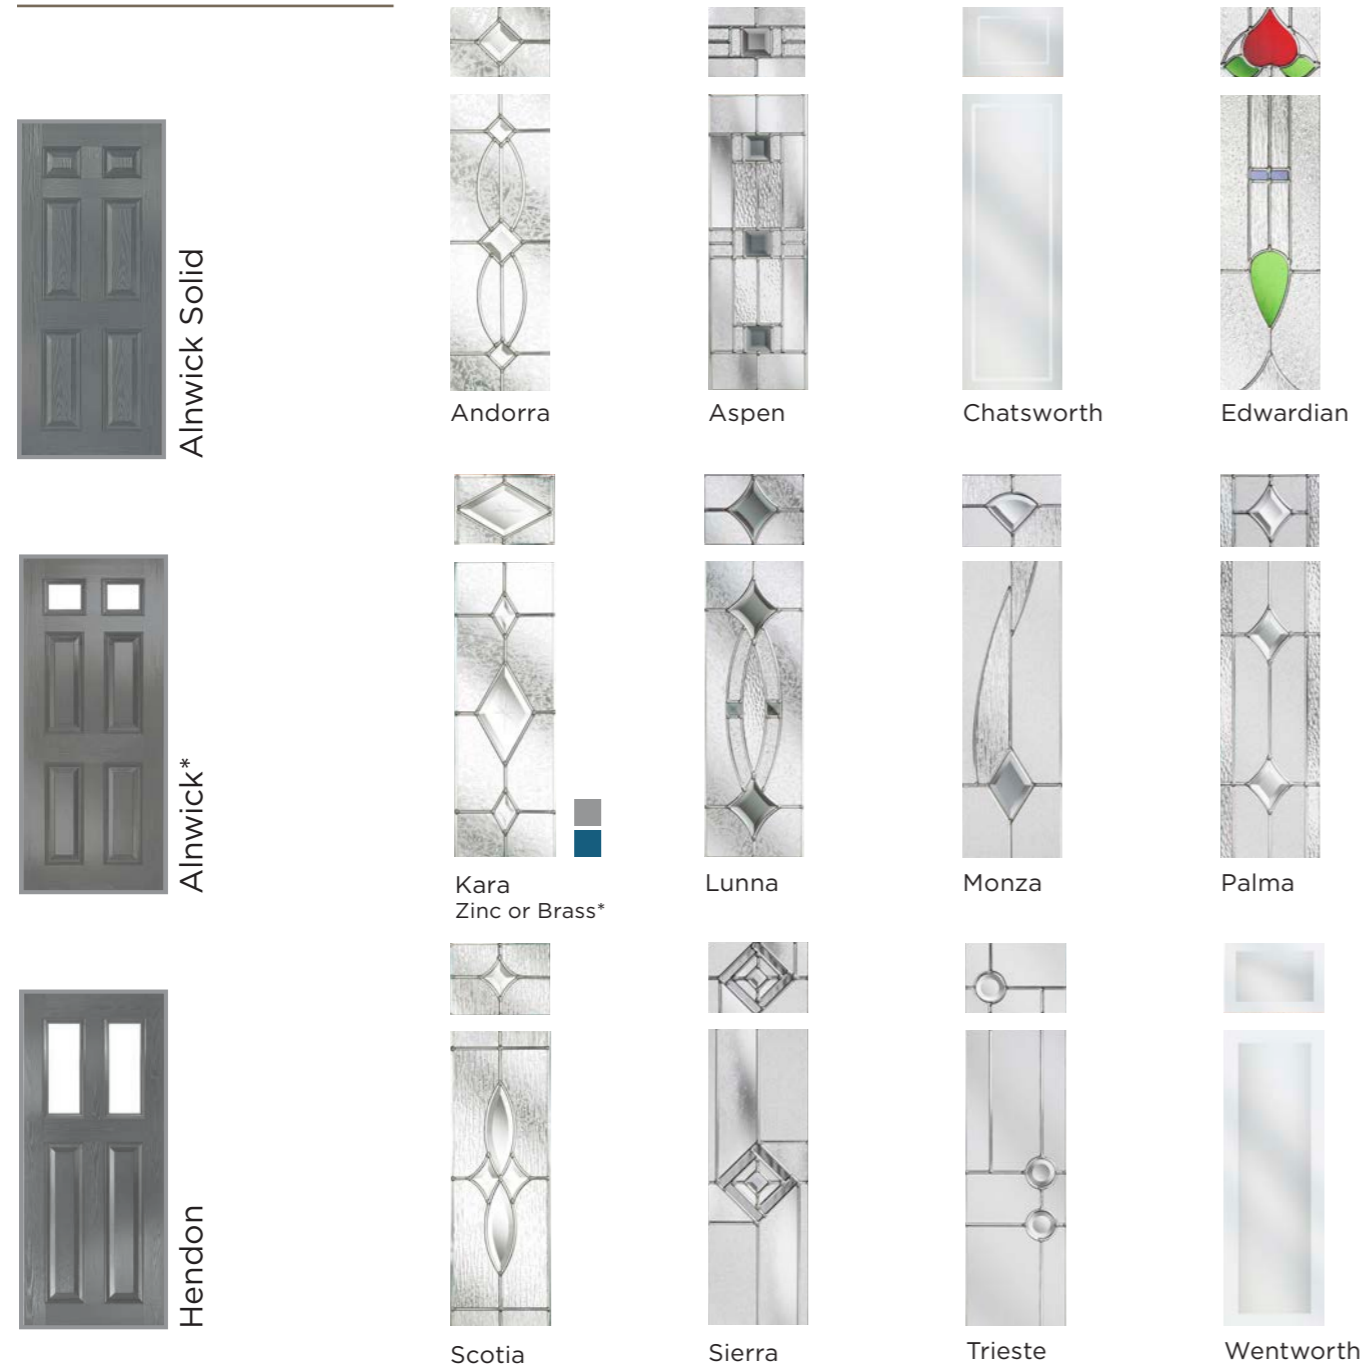

Honey Beige

Popular
Colours

colour match rain deflectors

Bowes*

Main image: Bowes door in Distant Blue with Lunna glass.

Matching sidelights available for Bowes door.

*Also available as nxt-gen, please see nxt-gen brochure for more information.

Popular Colours

Berkeley

Main image: Berkeley door in Pebble Grey with Edwardian glass.

The perfect solution for controlling light and privacy in your home.

Mini Blinds can be handed left or right and have a simple control mechanism to be raised or tilted with one hand. This system uses a magnetic tab rather than a traditional cord, so is completely safe for use around children. Enclosed within two panes of glass in the frame and is completely protected from damage and dust. A stylish finishing touch to any external door. Please note also available in the Conwy door.