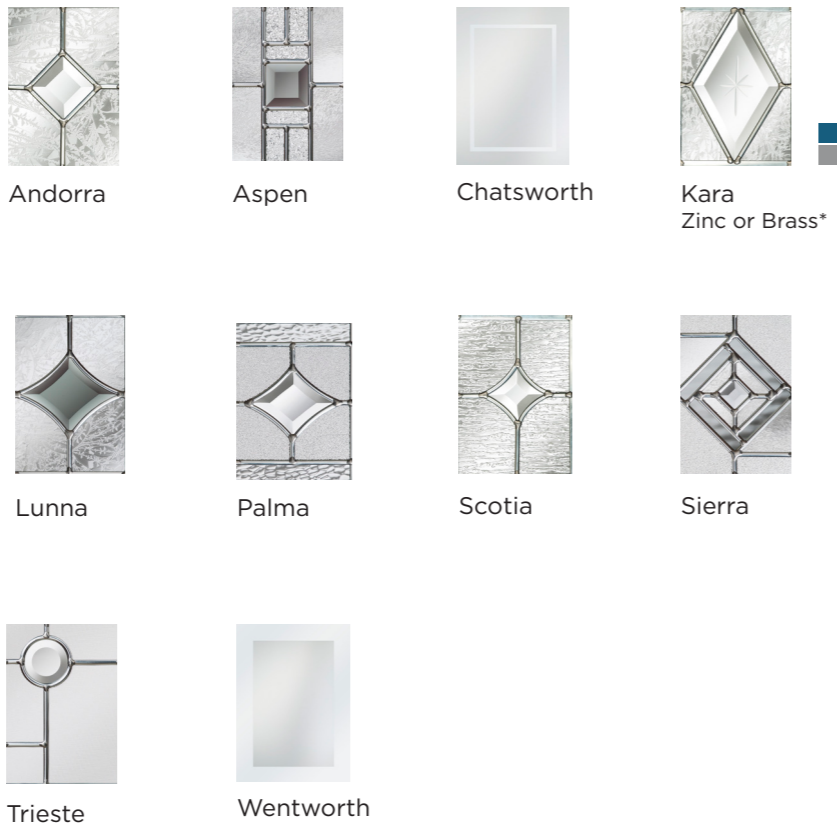

Popular Colours

Andorra Aspen Chatsworth Kara

Andorra Aspen Chatsworth Kara

Aspen Lunna Monza Palma

Visit our door designer to configure your perfect door style...

safeguardproducts.co.uk

Maple

Main image: Basalt Grey with Palma glass.

Birch

Mulberry

It is advisable to design handed doors online to ensure the correct door name is selected.

Safe and secure...
Read all about our security credentials on pages 12-17.

Ash

Main image: Premium Chartwell with Kara Grey glass.

Hawthorn

Elm

Popular Colours

Wentworth

Bloom

Odessa

Exclusive glass designs!

Discover the full range, scan here...

Stable doors

Main image: Haydock door in Steel Blue with Andorra Glass.

Aintree Solid

Discover the full range of colours and glass, scan here...

A joy for pet owners - the lower door can remain closed to prevent your pet leaving or entering the property, while retaining all the associated benefits of an open door.